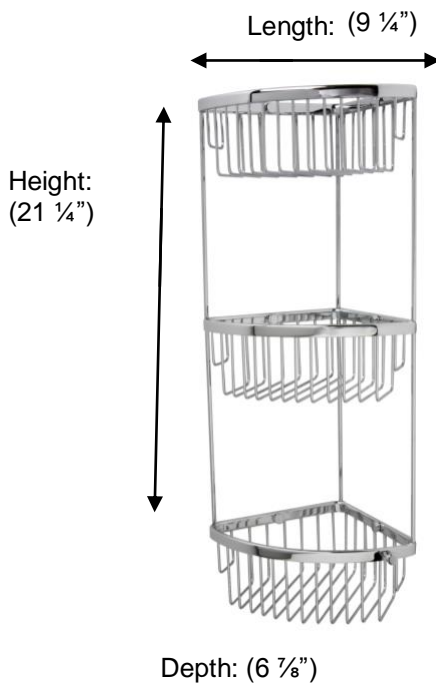

M875 Three Tier Corner Basket

Description:

Three Tier Corner Basket

Finishes:

CR – Chrome

Material:

Brass

Method of Attachment:

Direct to wall

Country of Origin:

United Kingdom

All Dimensions are approximate